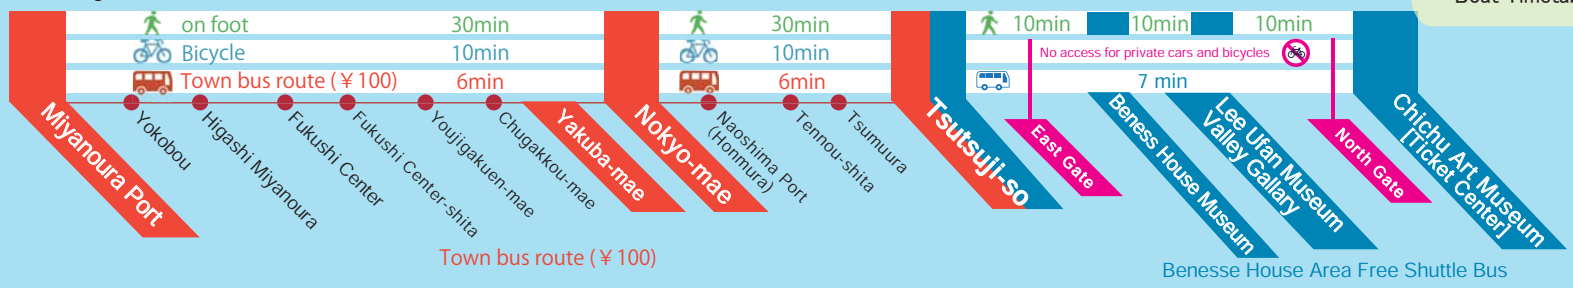

CONTENTS

- 04 Miyanoura Area
 - Map
 - Artwork
 - Outdoor Artwork
 - Restaurants
- 05 Honmura Area
 - Map
 - Artwork
 - Architecture
 - Restaurants
- 06 Tsumuura Area
 - Map
 - Artwork
 - Restaurants
- 10 Bicycle Rentals
- 11 Bag Storage Service
- 12 Accommodation
- 13 Bus Timetables
- 14 Boat Timetables

The length of time

	Information		Coin-Operated Locker
	Restroom		Parking Lot
	Automatic Teller Machine		Bus Stop (Town bus/Benesse)
	Bicycle Rental Shop		Bicycle Parking
	Ferry & Boat Ticket		Art Work

Town bus route (¥100)

Benesse House Area Free Shuttle Bus